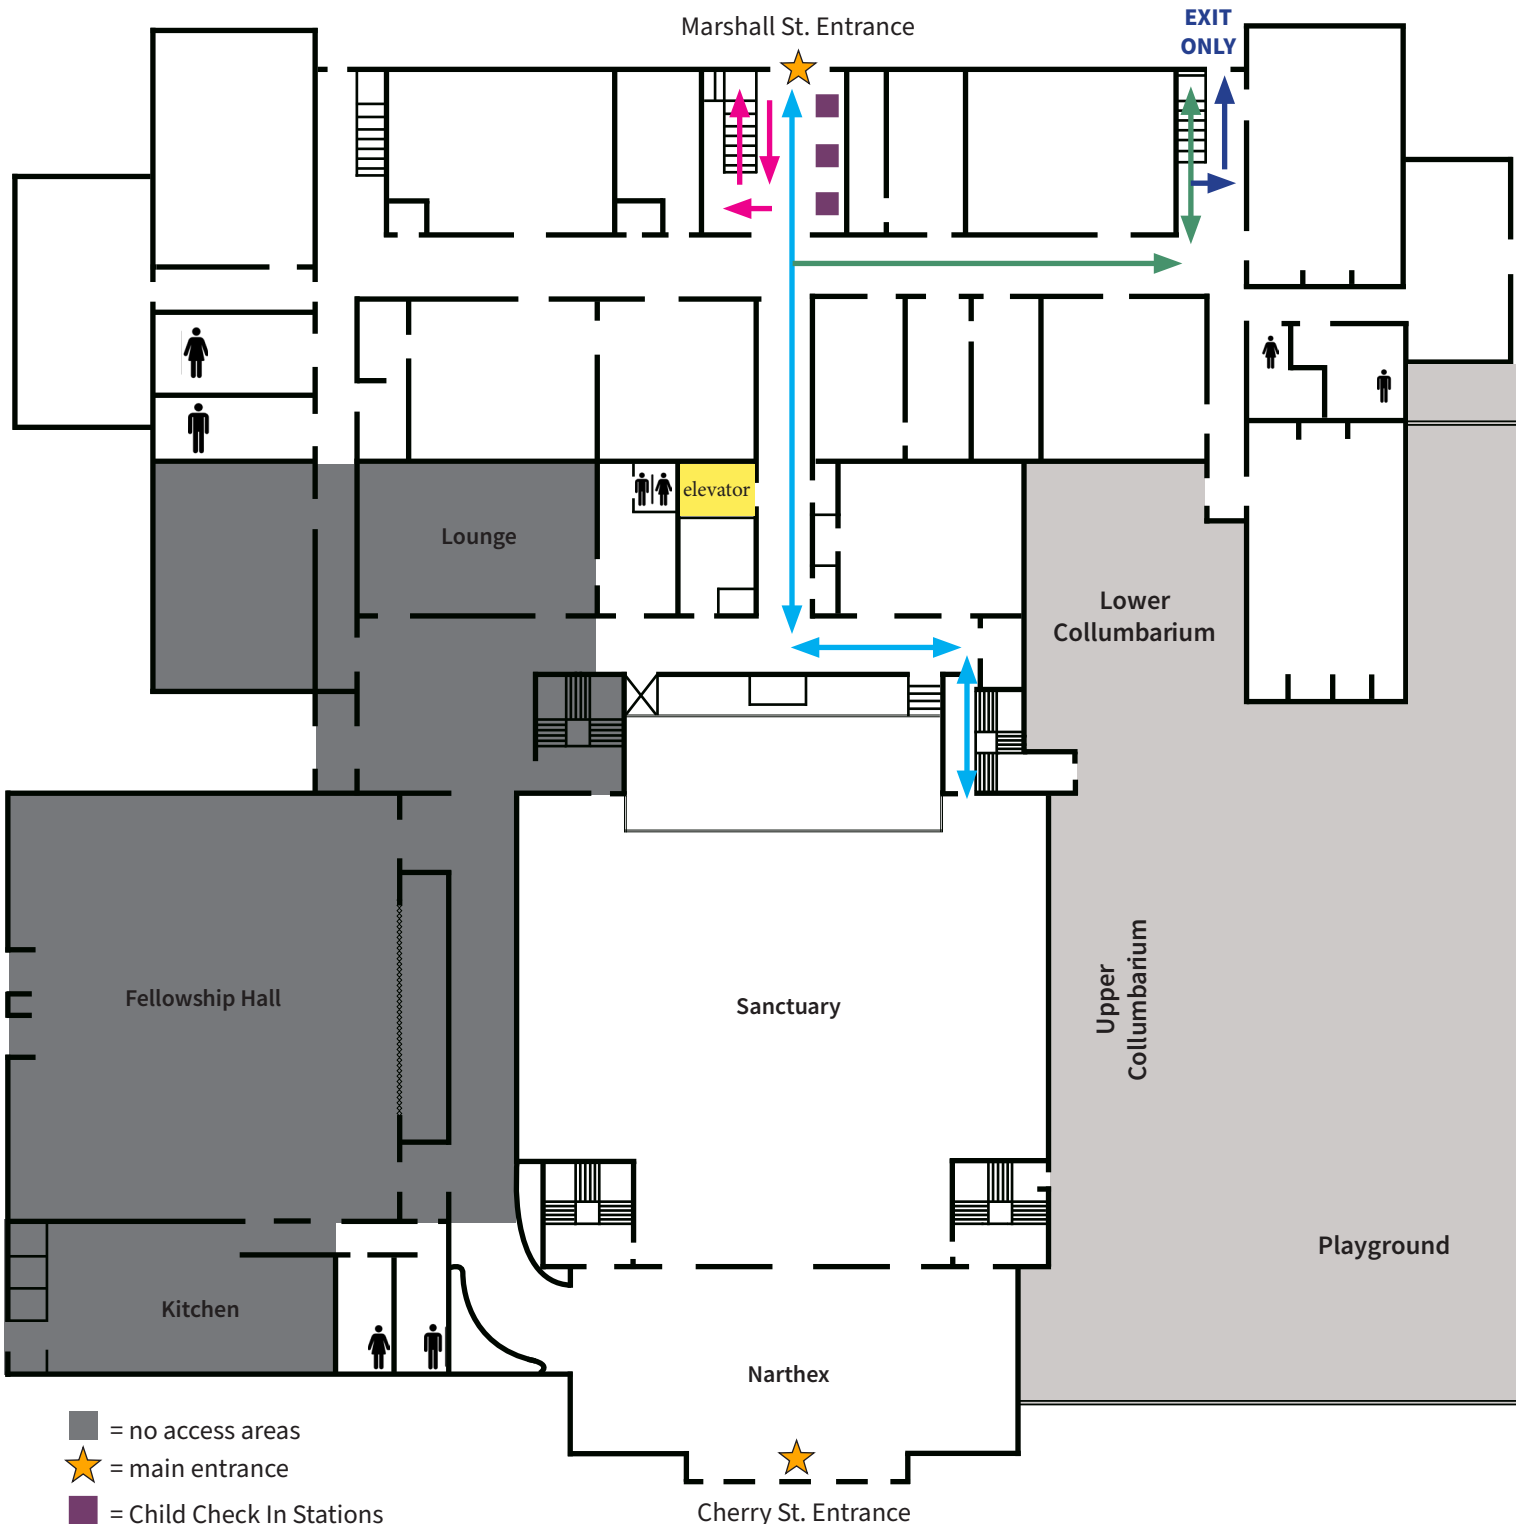

SUNDAY MORNING AND WEDNESDAY NIGHT ROUTE MAP

First Presbyterian Church | Updated July 30, 2024

If you are not attending Sunday School or dropping off children, please use the Cherry Street entrance to access the Sanctuary for the 9:30a service.

**All WNL Activities will utilize the Marshall St. Doors and follow the same routes below.*

- Staircase for 9:30a adult Sunday School classes. **Elevator access will be available for those who have need.**
- Staircase for 9:30a Elementary Sunday School classes.
- To exit, you may use the same staircase and exit via wooden doors.
- Route for parents who are only dropping off/picking up children and going to the 9:30am Service.